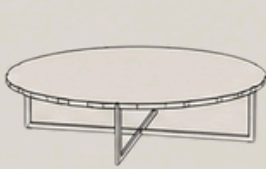

ARBOR

ESSIS X THE SPOT

A sculptural artisan glass table series

ESSIS | THE SPOT
BY LASILINKKI

ARBOR ESSIS X THE SPOT

Arbor is inspired by the traces of time in nature. Its handcrafted, artisan glass surface captures a sense of layering, movement, and material depth, all expressed through soft, organic forms.

Echoing the patterns of tree rings and naturally aged surfaces, the sculptural glass responds to light in a way that constantly shifts—bringing out new reflections, shadows, and textures.

Balanced by a light metal structure, Arbor adapts effortlessly to different spaces, creating atmosphere through its materials, light, and finely crafted details.